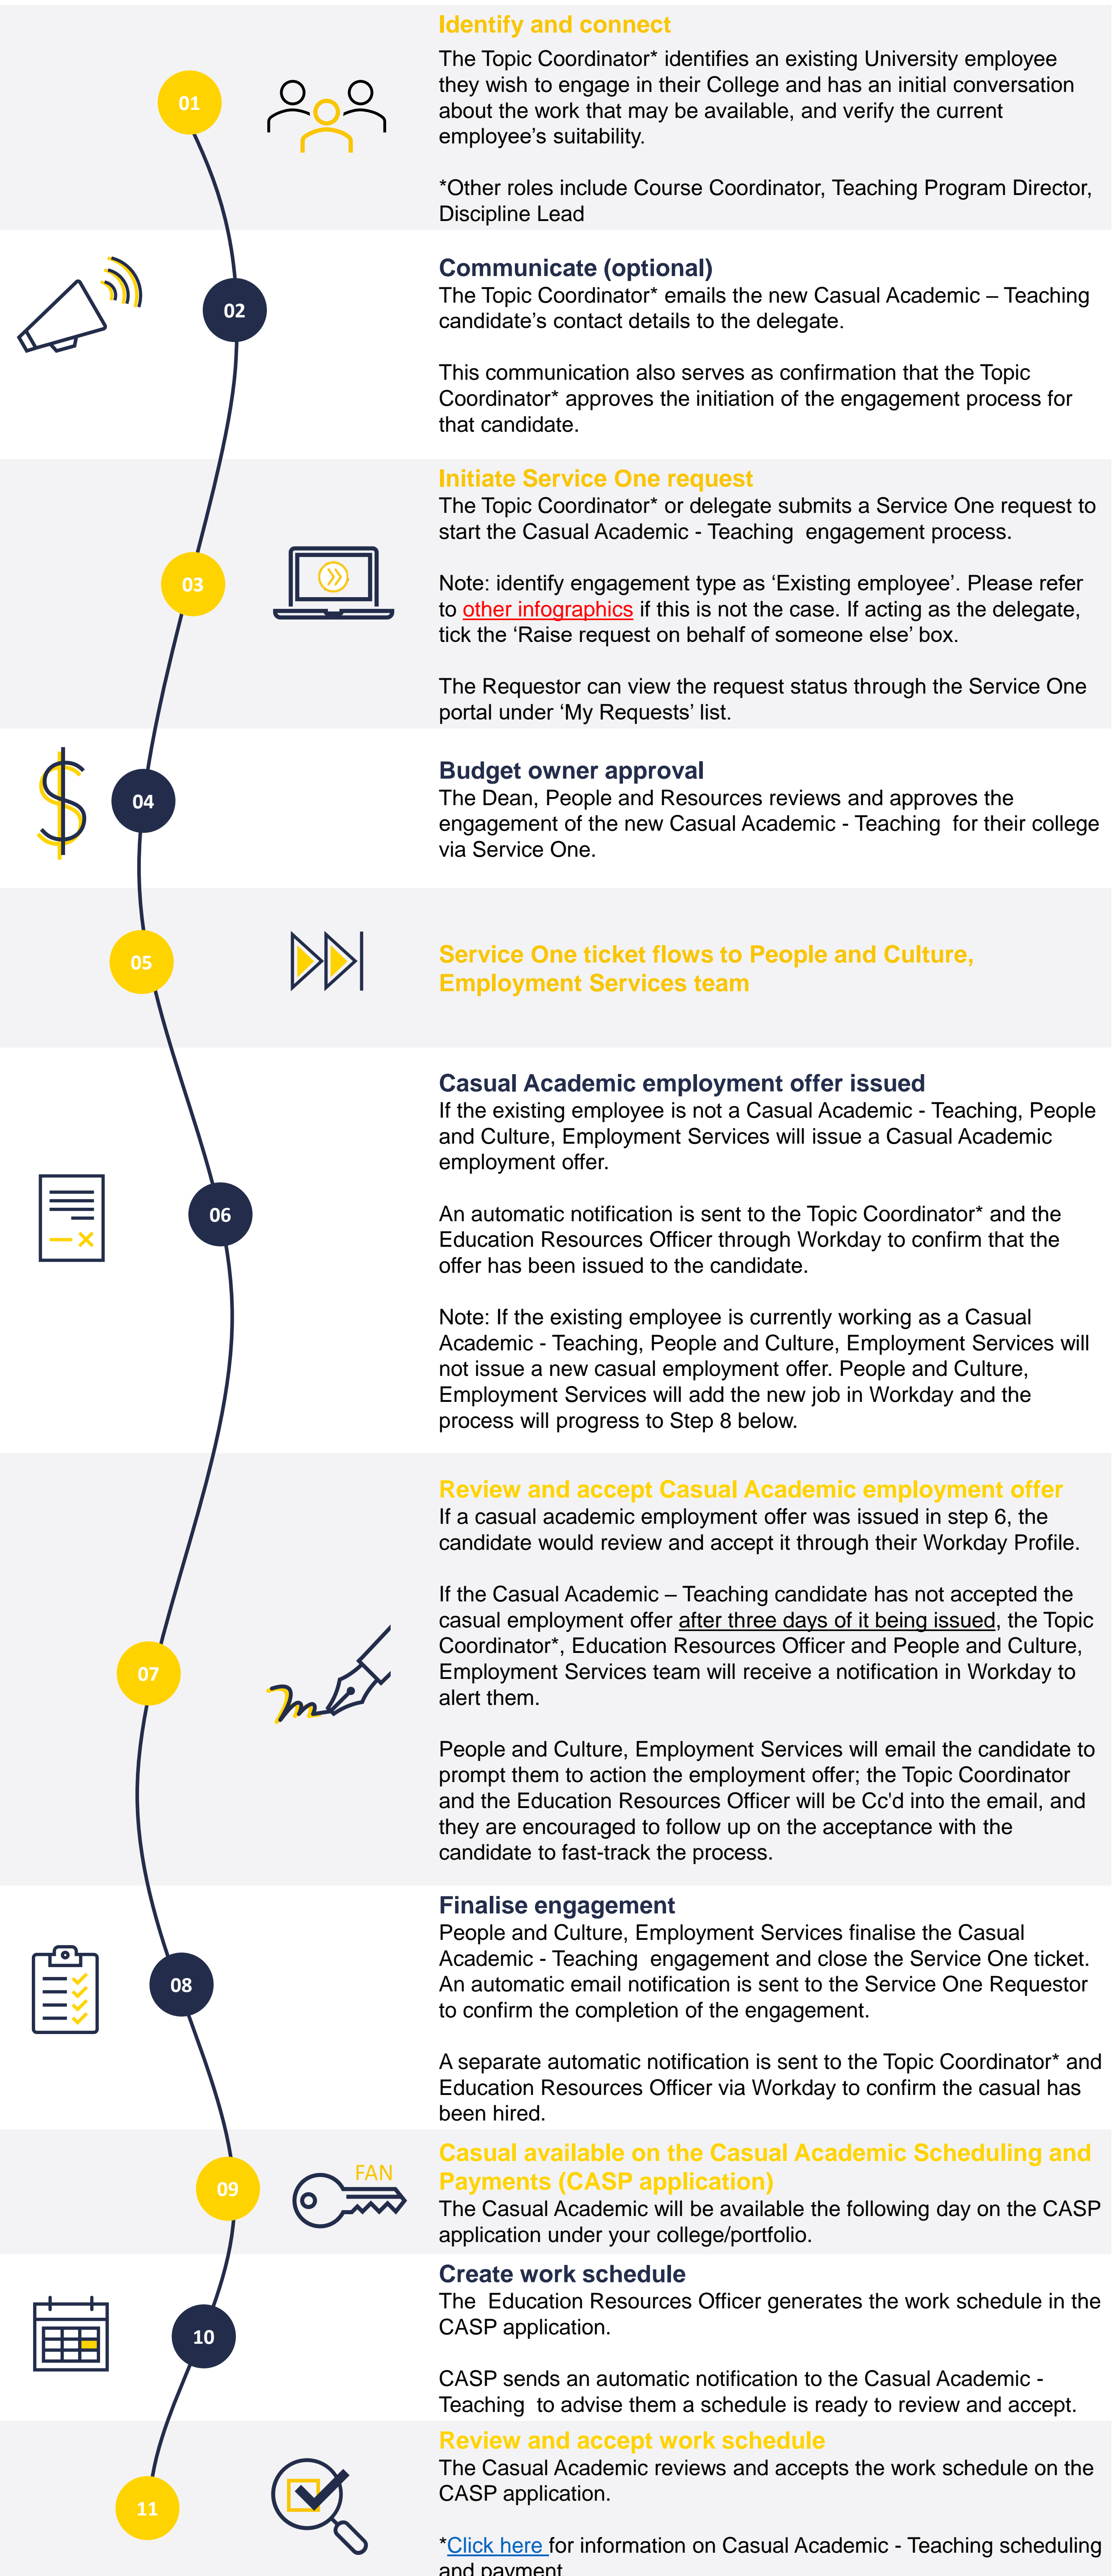

How to engage an existing employee as a Casual Academic - Teaching

Now the Casual Academic – Teaching can start working with your College/Portfolio in accordance with the Work Schedule.