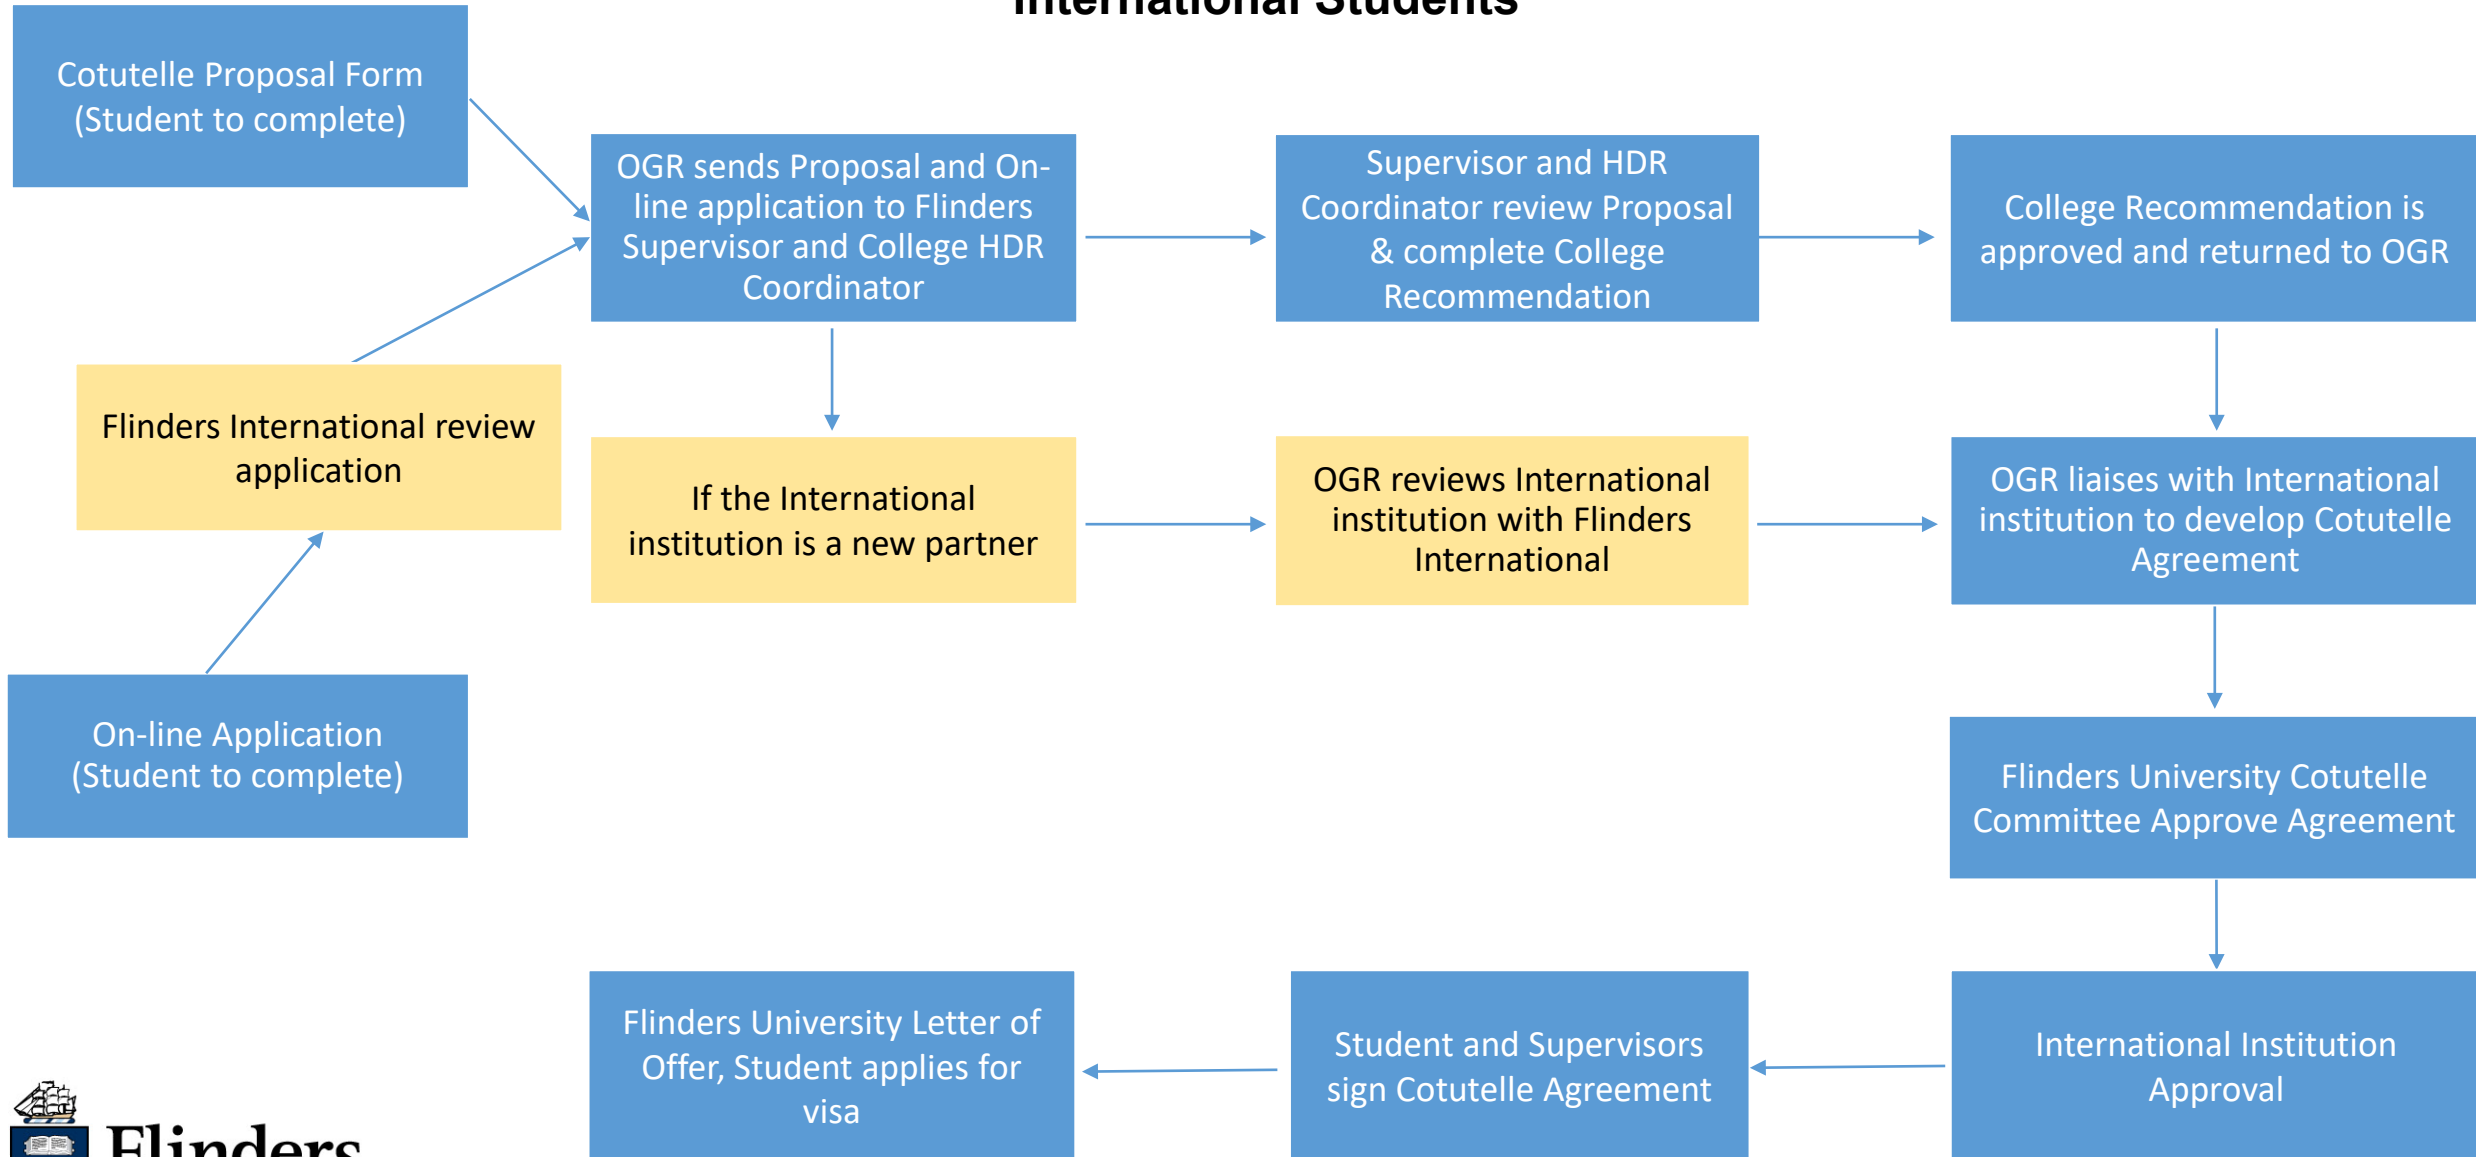

1. New cotutelle program agreement – for supervisors

* Where students have been identified, they should also follow the relevant student application process

2. Cotutelle Doctoral Degree Application Process for International Students

3. Application Process for Flinders Students