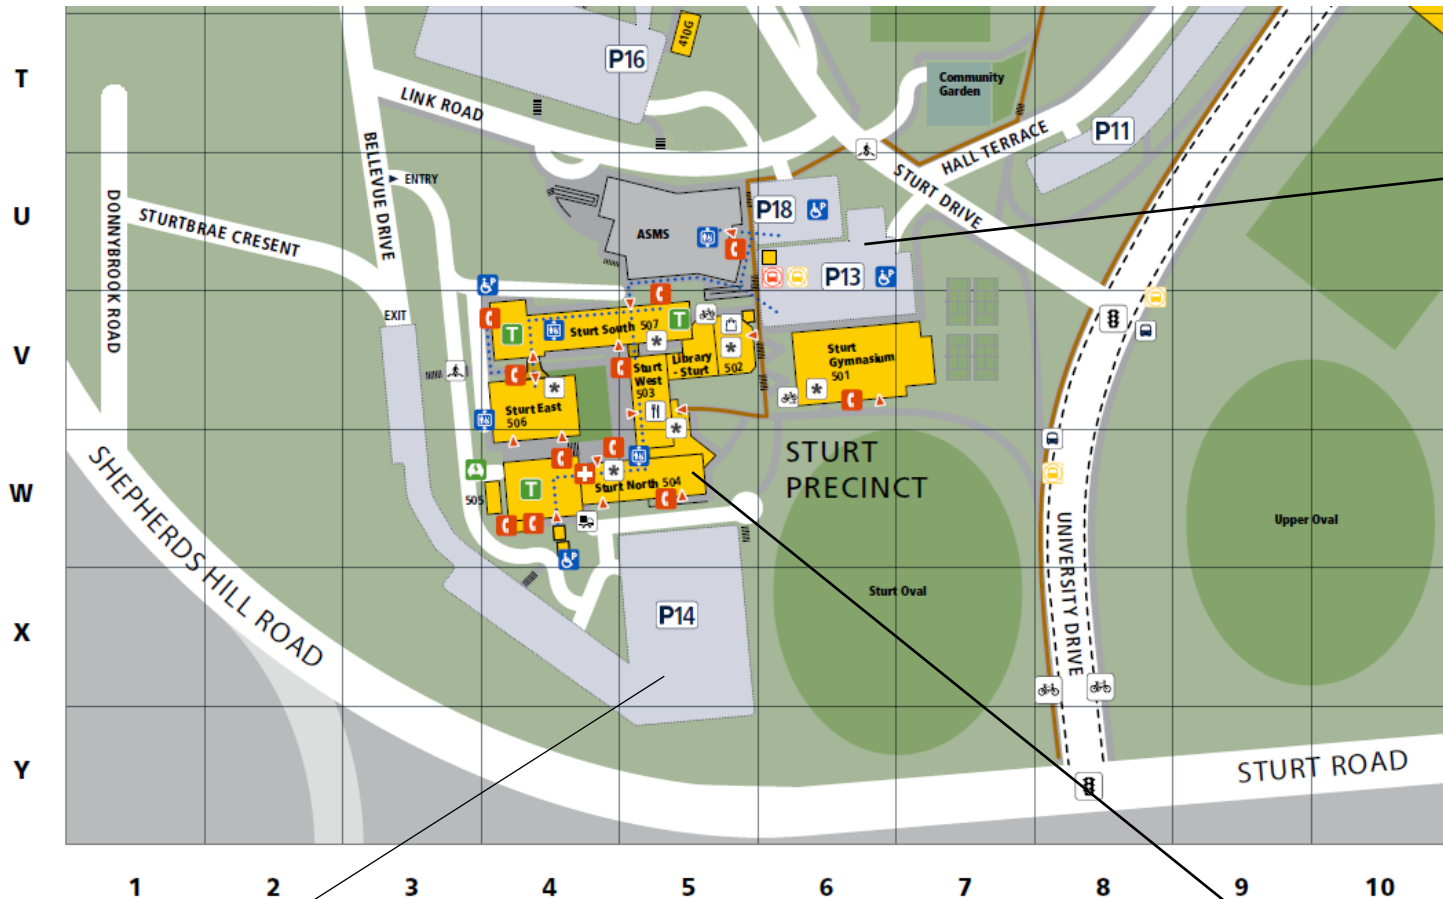

COLLEGE OF NURSING & HEALTH SCIENCES STURT CAMPUS

Car Park 13 - Visitors can use casual short term parking up to 2hrs. CellOPark machines are available and requires your car registration and a credit/debit card.

Car Park 14 Offers - Long Term Guest Parking (any available bay other than "Business Blue"). Blue parking bays for Flinders staff are available in carpark 14 at the south-eastern corner.

The **CNHS Deanery Reception** (Room N127) is located at W5 on the map. It is the SW end of the North Building.